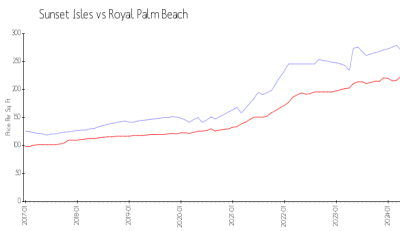

Market Information

Sunset Isles: $270/sq. ft.
Royal Palm Beach: $224/sq. ft.

Royal Palm Beach: $224/sq. ft.
Palm Beach: $475/sq. ft.

Inventory for Sale

Sunset Isles	0%
Royal Palm Beach	1%
Palm Beach	3%

Avg. Time to Close Over Last 12 Months

Sunset Isles	27 days
Royal Palm Beach	34 days
Palm Beach	56 days