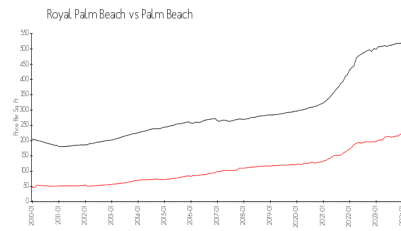

## Market Information

Sunset Isles: \$270/sq. ft.  
Royal Palm Beach: \$224/sq. ft.

Royal Palm Beach: \$224/sq. ft.  
Palm Beach: \$475/sq. ft.