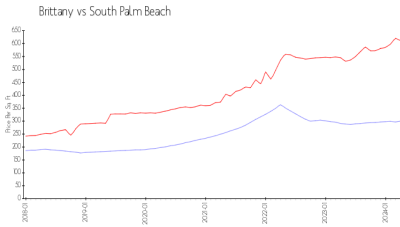

Brittany

3575 S Ocean Blvd, South Palm Beach, FL, Palm Beach 33480

Building Information

Number of units: 52
Number of active listings for rent: 0
Number of active listings for sale: 0
Building inventory for sale:
Number of sales over the last 12 months: 0%
Number of sales over the last 6 months: 0
Number of sales over the last 3 months: 0

Brittany Condominium Association
3575 S Ocean Blvd
Palm Beach, FL 33480
(561) 585-7998

Built in 1980 - 52 units - 1980

Market Information

Brittany: \$300/sq. ft.
South Palm Beach: \$611/sq. ft.

South Palm Beach: \$611/sq. ft.
Palm Beach: \$475/sq. ft.