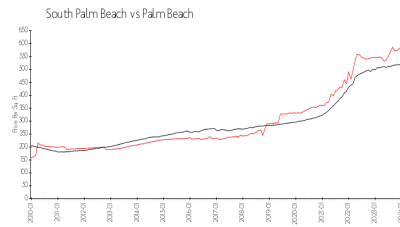

Market Information

Brittany: $300/sq. ft.
South Palm Beach: $611/sq. ft.

South Palm Beach: $611/sq. ft.
Palm Beach: $475/sq. ft.

Inventory for Sale

Brittany
South Palm Beach
0%%

Palm Beach

Avg. Time to Close Over Last 12 Months

Brittany 45 days
South Palm Beach 75 days
Palm Beach 56 days