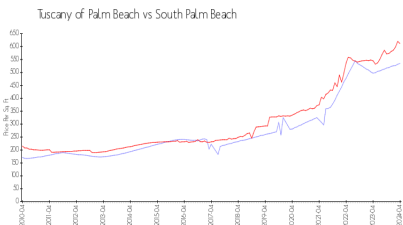

Market Information

Tuscany of Palm Beach: $535/sq. ft.
South Palm Beach: $611/sq. ft.

South Palm Beach: $611/sq. ft.
Palm Beach: $475/sq. ft.

Inventory for Sale

Tuscany of Palm Beach	3%
South Palm Beach	6%
Palm Beach	3%

Avg. Time to Close Over Last 12 Months

Tuscany of Palm Beach	101 days
South Palm Beach	75 days
Palm Beach	56 days