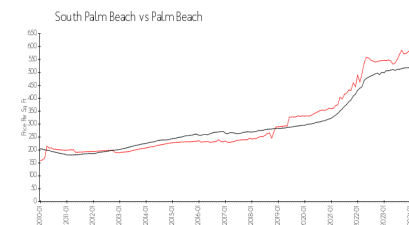

Market Information

Tuscany of Palm Beach: $535/sq. ft.
South Palm Beach: $611/sq. ft.

South Palm Beach: $611/sq. ft.
Palm Beach: $475/sq. ft.

Inventory for Sale

Tuscany of Palm Beach	3%
South Palm Beach	6%
Palm Beach	3%

Avg. Time to Close Over Last 12 Months

Tuscany of Palm Beach	101 days
South Palm Beach	75 days
Palm Beach	56 days