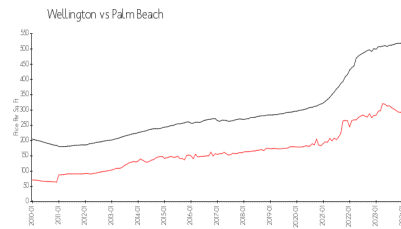

Towne Place

1518-1571 Westchester Ave, Wellington, FL, Palm Beach 33414

Building Information

Number of units: 100
Number of active listings for rent: 3
Number of active listings for sale: 0
Building inventory for sale:
Number of sales over the last 12 months: 0%
Number of sales over the last 6 months: 1
Number of sales over the last 3 months: 1

Built in 2011 - 100 units - 2 floors

Market Information

Towne Place: \$284/sq. ft.
Wellington: \$309/sq. ft.

Wellington: \$309/sq. ft.
Palm Beach: \$475/sq. ft.

Inventory for Sale

Towne Place
Wellington
0%%