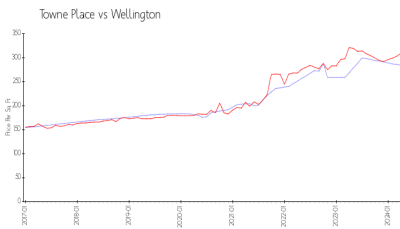

Towne Place

1518-1571 Westchester Ave, Wellington, FL, Palm Beach 33414

Building Information

Number of units: 100
Number of active listings for rent: 3
Number of active listings for sale: 0
Building inventory for sale:
Number of sales over the last 12 months: 0%
Number of sales over the last 6 months: 1
Number of sales over the last 3 months: 1

Built in 2011 - 100 units - 2 floors

Market Information

Towne Place: \$284/sq. ft.
Wellington: \$309/sq. ft.

Wellington: \$309/sq. ft.
Palm Beach: \$475/sq. ft.

Inventory for Sale

Towne Place
Wellington
0%%