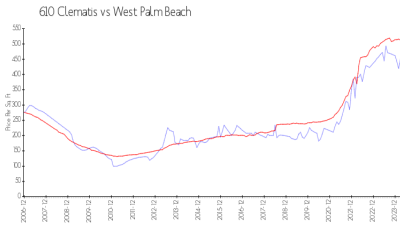

Market Information

610 Clematis: $430/sq. ft.
West Palm Beach: $511/sq. ft.

West Palm Beach: $511/sq. ft.
Palm Beach: $475/sq. ft.

Inventory for Sale

610 Clematis	5%
West Palm Beach	4%
Palm Beach	3%

Avg. Time to Close Over Last 12 Months

610 Clematis	64 days
West Palm Beach	52 days
Palm Beach	56 days