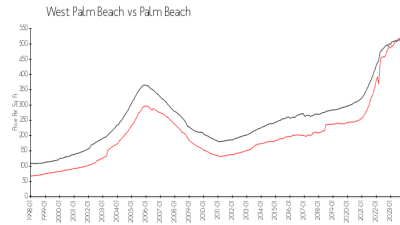

Market Information

610 Clematis: $430/sq. ft.
West Palm Beach: $511/sq. ft.

West Palm Beach: $511/sq. ft.
Palm Beach: $475/sq. ft.

Inventory for Sale

610 Clematis	5%
West Palm Beach	4%
Palm Beach	3%

Avg. Time to Close Over Last 12 Months

610 Clematis	64 days
West Palm Beach	52 days
Palm Beach	56 days