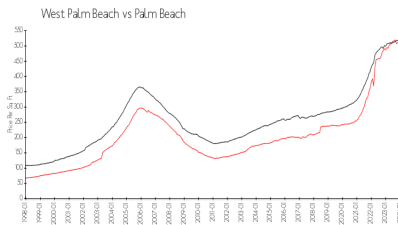

## Market Information

Clear Lake Club: \$334/sq. ft.  
 West Palm Beach: \$511/sq. ft.

West Palm Beach: \$511/sq. ft.  
 Palm Beach: \$475/sq. ft.