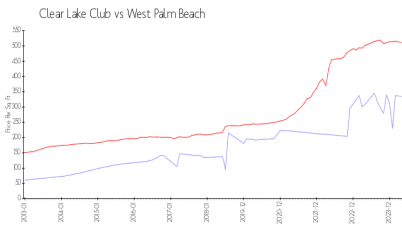

## Market Information

Clear Lake Club: \$334/sq. ft.  
 West Palm Beach: \$511/sq. ft.

West Palm Beach: \$511/sq. ft.  
 Palm Beach: \$475/sq. ft.