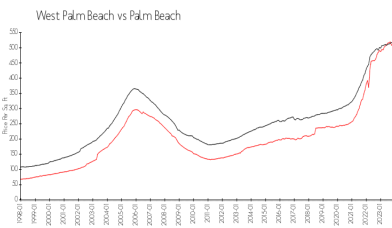

Market Information

Lakeshore Club: $362/sq. ft.
West Palm Beach: $511/sq. ft.

West Palm Beach: $511/sq. ft.
Palm Beach: $475/sq. ft.

Inventory for Sale

Lakeshore Club 10%
West Palm Beach 4%
Palm Beach 3%

Avg. Time to Close Over Last 12 Months

Lakeshore Club 43 days
West Palm Beach 52 days
Palm Beach 56 days