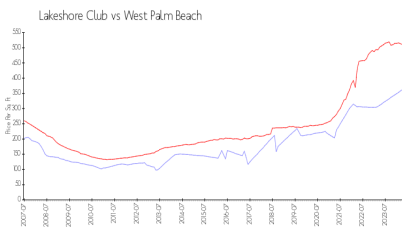

Lakeshore Club

1830 Embassy Dr, West Palm Beach, FL, Palm Beach 33401

Building Information

Number of units: 80
 Number of active listings for rent: 7
 Number of active listings for sale: 8
 Building inventory for sale: 10%
 Number of sales over the last 12 months: 1
 Number of sales over the last 6 months: 0
 Number of sales over the last 3 months: 0

Lakeshore Club Condominiums
 1830 Embassy Dr West Palm Beach, FL33401
 (866) 358-6976

Built in 1974 - 80 units - 6 floors

Market Information

Lakeshore Club: \$362/sq. ft.
 West Palm Beach: \$511/sq. ft.

West Palm Beach: \$511/sq. ft.
 Palm Beach: \$475/sq. ft.