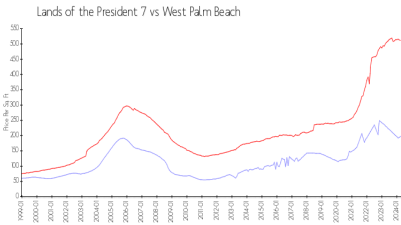

Lands of the President 7

2425 Presidential Wy, West Palm Beach, FL, Palm Beach 33401

Building Information

Number of units: 114
 Number of active listings for rent: 3
 Number of active listings for sale: 14
 Building inventory for sale: 12%
 Number of sales over the last 12 months: 5
 Number of sales over the last 6 months: 2
 Number of sales over the last 3 months: 1

Lands Of Prsdent Condo 7 Assoc
 2425 Presidential Way
 West Palm Beach, FL33401-1322
 (561) 684-0052

Built in 1974 - 114 units - 21 floors

Market Information

Lands of the President 7: \$198/sq. ft.
 West Palm Beach: \$511/sq. ft.