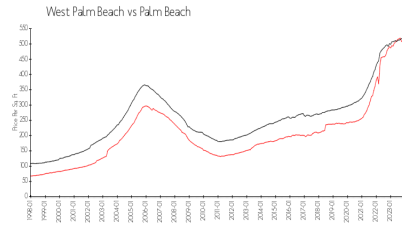

Market Information

Lands of the President 7: $198/sq. ft.
West Palm Beach: $511/sq. ft.

West Palm Beach: $511/sq. ft.
Palm Beach: $475/sq. ft.

Inventory for Sale

Lands of the President 7: 12%
West Palm Beach: 4%
Palm Beach: 3%

Avg. Time to Close Over Last 12 Months

Lands of the President 7: 81 days
West Palm Beach: 52 days
Palm Beach: 56 days