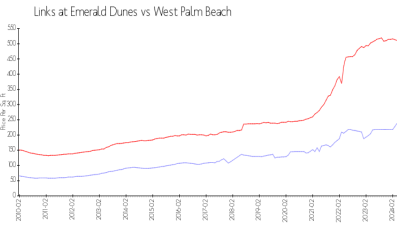

Market Information

Links at Emerald Dunes: $239/sq. ft.
West Palm Beach: $511/sq. ft.

West Palm Beach: $511/sq. ft.
Palm Beach: $475/sq. ft.

Inventory for Sale

Links at Emerald Dunes	1%
West Palm Beach	4%
Palm Beach	3%

Avg. Time to Close Over Last 12 Months

Links at Emerald Dunes	46 days
West Palm Beach	52 days
Palm Beach	56 days