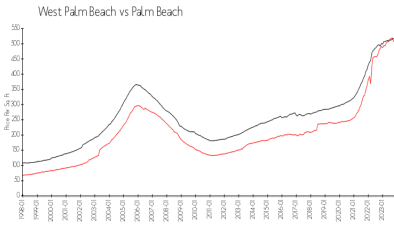

Market Information

Links at Emerald Dunes: $239/sq. ft.
West Palm Beach: $511/sq. ft.

West Palm Beach: $511/sq. ft.
Palm Beach: $475/sq. ft.

Inventory for Sale

Links at Emerald Dunes	1%
West Palm Beach	4%
Palm Beach	3%

Avg. Time to Close Over Last 12 Months

Links at Emerald Dunes	46 days
West Palm Beach	52 days
Palm Beach	56 days