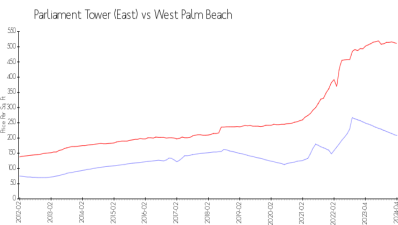

Parliament Tower (East)

2427 Presidential Wy, West Palm Beach, FL, Palm Beach 33401

Building Information

Number of units: 45
 Number of active listings for rent: 0
 Number of active listings for sale: 6
 Building inventory for sale: 13%
 Number of sales over the last 12 months: 0
 Number of sales over the last 6 months: 0
 Number of sales over the last 3 months: 0

Parliament Tower (East)
 2427 Presidential Way
 West Palm Beach, FL 33401
 Phone:(561) 683-1001
<http://Parliamentcondo.com>

Built in 1982 - 45 units - 12 floors

Market Information

Parliament Tower (East): \$208/sq. ft.
 West Palm Beach: \$511/sq. ft.