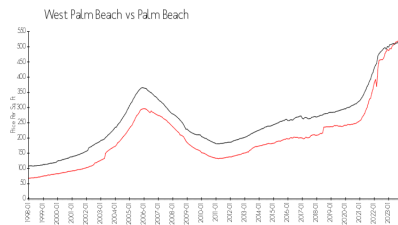

Market Information

Parliament Tower (East): $208/sq. ft.
West Palm Beach: $511/sq. ft.

West Palm Beach: $511/sq. ft.
Palm Beach: $475/sq. ft.

Inventory for Sale

Parliament Tower (East) 13%
West Palm Beach 4%
Palm Beach 3%

Avg. Time to Close Over Last 12 Months

Parliament Tower (East) 57 days
West Palm Beach 52 days
Palm Beach 56 days