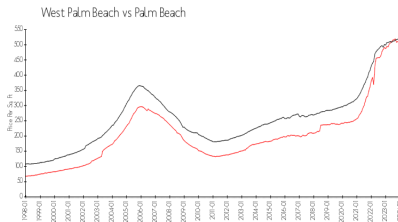

Market Information

Presidential Golfview: $180/sq. ft.
West Palm Beach: $511/sq. ft.

West Palm Beach: $511/sq. ft.
Palm Beach: $475/sq. ft.

Inventory for Sale

Presidential Golfview	2%
West Palm Beach	4%
Palm Beach	3%

Avg. Time to Close Over Last 12 Months

Presidential Golfview	29 days
West Palm Beach	52 days
Palm Beach	56 days