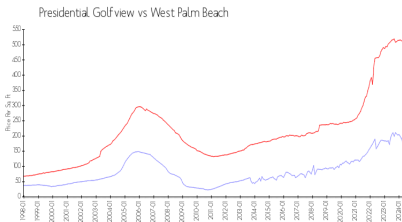

Market Information

Presidential Golfview: $180/sq. ft.
West Palm Beach: $511/sq. ft.

West Palm Beach: $511/sq. ft.
Palm Beach: $475/sq. ft.

Inventory for Sale

Presidential Golfview	2%
West Palm Beach	4%
Palm Beach	3%

Avg. Time to Close Over Last 12 Months

Presidential Golfview	29 days
West Palm Beach	52 days
Palm Beach	56 days