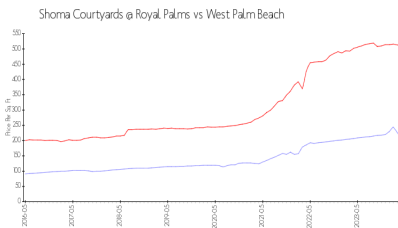

Market Information

Shoma Courtyards @ $209/sq. ft.
Royal Palms:
West Palm Beach: $511/sq. ft.

West Palm Beach: $511/sq. ft.
Palm Beach: $475/sq. ft.

Inventory for Sale

Shoma Courtyards @ Royal Palms	6%
West Palm Beach	4%
Palm Beach	3%

Avg. Time to Close Over Last 12 Months

Shoma Courtyards @ Royal Palms	30 days
West Palm Beach	52 days
Palm Beach	56 days