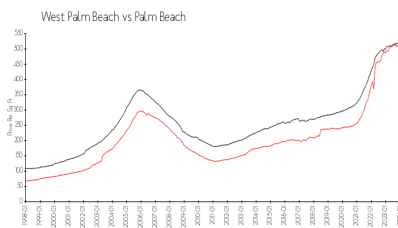

Market Information

Shoma Courtyards @ $209/sq. ft.
Royal Palms:
West Palm Beach: $511/sq. ft.

West Palm Beach: $511/sq. ft.
Palm Beach: $475/sq. ft.

Inventory for Sale

Shoma Courtyards @ Royal Palms	6%
West Palm Beach	4%
Palm Beach	3%

Avg. Time to Close Over Last 12 Months

Shoma Courtyards @ Royal Palms	30 days
West Palm Beach	52 days
Palm Beach	56 days