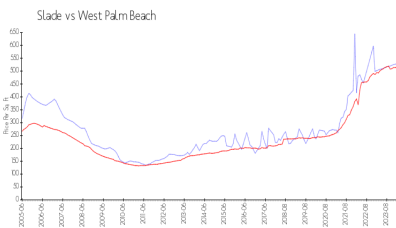

## Market Information

Slade: \$496/sq. ft.  
West Palm Beach: \$511/sq. ft.

West Palm Beach: \$511/sq. ft.  
Palm Beach: \$475/sq. ft.