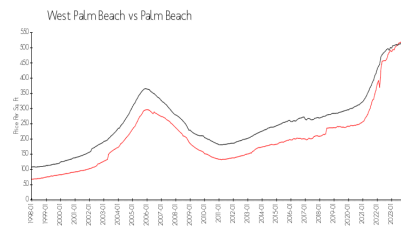

## Market Information

Slade: \$496/sq. ft.  
West Palm Beach: \$511/sq. ft.

West Palm Beach: \$511/sq. ft.  
Palm Beach: \$475/sq. ft.