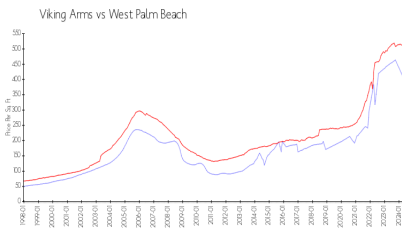

Market Information

Viking Arms: $411/sq. ft.
West Palm Beach: $511/sq. ft.

West Palm Beach: $511/sq. ft.
Palm Beach: $475/sq. ft.

Inventory for Sale

Viking Arms	3%
West Palm Beach	4%
Palm Beach	3%

Avg. Time to Close Over Last 12 Months

Viking Arms	41 days
West Palm Beach	52 days
Palm Beach	56 days