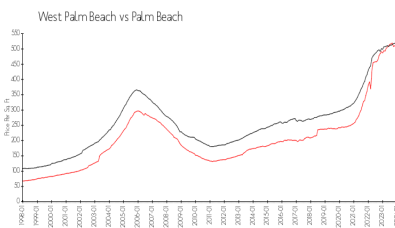

Market Information

Viking Arms: $411/sq. ft.
West Palm Beach: $511/sq. ft.

West Palm Beach: $511/sq. ft.
Palm Beach: $475/sq. ft.

Inventory for Sale

Viking Arms	3%
West Palm Beach	4%
Palm Beach	3%

Avg. Time to Close Over Last 12 Months

Viking Arms	41 days
West Palm Beach	52 days
Palm Beach	56 days