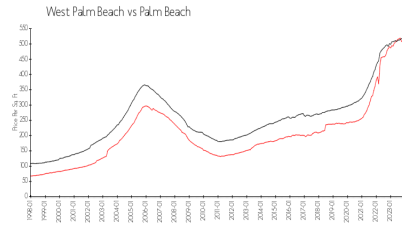

Built in 1972 - 48 units - 8 floors

Market Information

Yorktown: \$211/sq. ft.
West Palm Beach: \$511/sq. ft.

West Palm Beach: \$511/sq. ft.
Palm Beach: \$475/sq. ft.

Inventory for Sale

Yorktown	10%
West Palm Beach	4%
Palm Beach	3%