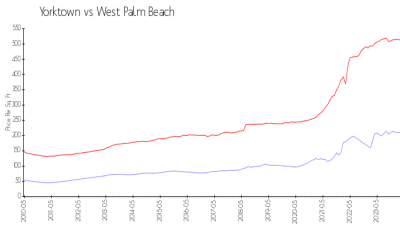

Built in 1972 - 48 units - 8 floors

Market Information

Yorktown: \$211/sq. ft.
West Palm Beach: \$511/sq. ft.

West Palm Beach: \$511/sq. ft.
Palm Beach: \$475/sq. ft.

Inventory for Sale

Yorktown	10%
West Palm Beach	4%
Palm Beach	3%