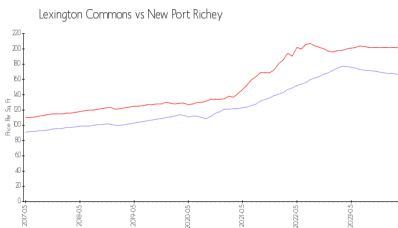

Lexington Commons HOA
8500 Corinthian Way,
New Port Richey, FL 34654
727-849-5470

Built in 2008/2013 - 59 units - 2 floors

Market Information

Lexington Commons: \$166/sq. ft.
New Port Richey: \$200/sq. ft.