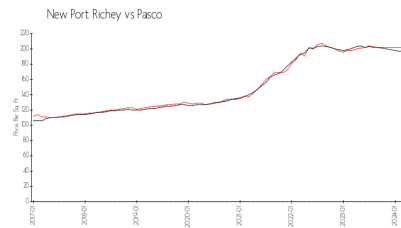

Lexington Commons

8506-8713 Corinthian Wy, New Port Richey, FL, Pasco 34654

Building Information

Number of units:	59
Number of active listings for rent:	0
Number of active listings for sale:	1
Building inventory for sale:	1%
Number of sales over the last 12 months:	0
Number of sales over the last 6 months:	0
Number of sales over the last 3 months:	0

Lexington Commons HOA
8500 Corinthian Way,
New Port Richey, FL 34654
727-849-5470

Built in 2008/2013 - 59 units - 2 floors

Market Information

Lexington Commons: \$166/sq. ft.
New Port Richey: \$200/sq. ft.