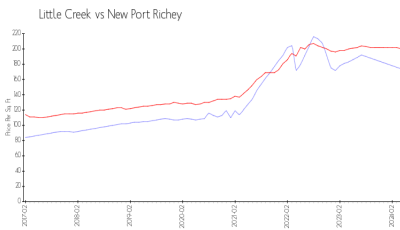

Little Creek Homeowners Association
Nexus Community Management
Phone: 321 315 0501
http://lchoa.net/?page_id=7

Built in 2005 - 170 units - 2 floors

Market Information

Little Creek: \$174/sq. ft.
New Port Richey: \$200/sq. ft.