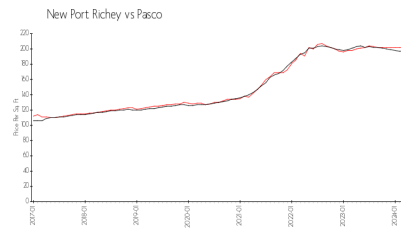

Little Creek Homeowners Association
Nexus Community Management
Phone: 321 315 0501
http://lchoa.net/?page_id=7

Built in 2005 - 170 units - 2 floors

Market Information

Little Creek: \$174/sq. ft.
New Port Richey: \$200/sq. ft.