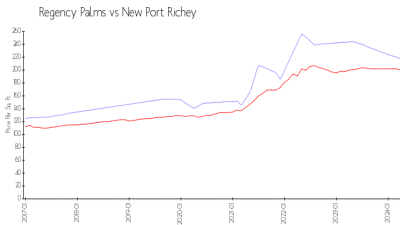

Market Information

Regency Palms: $217/sq. ft.
New Port Richey: $200/sq. ft.

New Port Richey: $200/sq. ft.
Pasco: $192/sq. ft.

Inventory for Sale

Regency Palms	6%
New Port Richey	1%
Pasco	1%

Avg. Time to Close Over Last 12 Months

Regency Palms	6 days
New Port Richey	62 days
Pasco	45 days