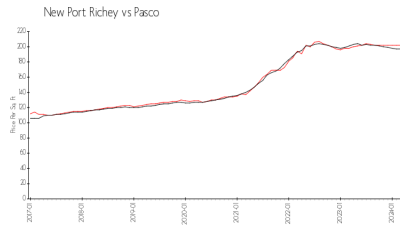

Market Information

Regency Palms: $217/sq. ft.
New Port Richey: $200/sq. ft.

New Port Richey: $200/sq. ft.
Pasco: $192/sq. ft.

Inventory for Sale

Regency Palms	6%
New Port Richey	1%
Pasco	1%

Avg. Time to Close Over Last 12 Months

Regency Palms	6 days
New Port Richey	62 days
Pasco	45 days