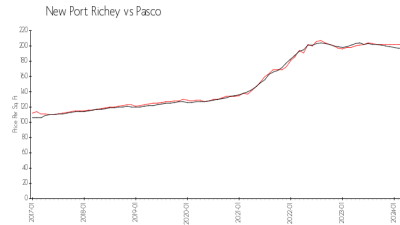

Market Information

Seaview Place at Gulf Landings: $245/sq. ft.
New Port Richey: $200/sq. ft.

New Port Richey: $200/sq. ft.
Pasco: $192/sq. ft.

Inventory for Sale

Seaview Place at Gulf Landings: 8%
New Port Richey: 1%
Pasco: 1%

Avg. Time to Close Over Last 12 Months

Seaview Place at Gulf Landings: 145 days
New Port Richey: 62 days
Pasco: 45 days