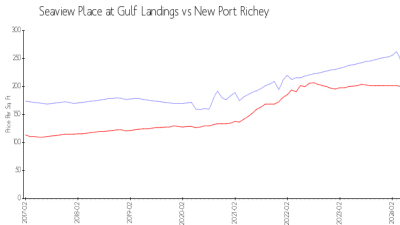

Market Information

Seaview Place at Gulf Landings: $245/sq. ft.
New Port Richey: $200/sq. ft.

New Port Richey: $200/sq. ft.
Pasco: $192/sq. ft.

Inventory for Sale

Seaview Place at Gulf Landings: 8%
New Port Richey: 1%
Pasco: 1%

Avg. Time to Close Over Last 12 Months

Seaview Place at Gulf Landings: 145 days
New Port Richey: 62 days
Pasco: 45 days