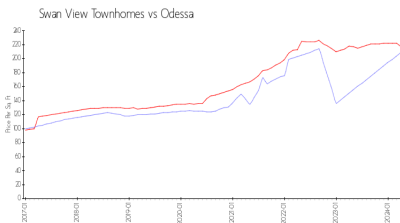

Swan View Townhomes

16209-16559 Swan View Cir, Odessa, FL, Pasco 33556

Building Information

Number of units:	160
Number of active listings for rent:	1
Number of active listings for sale:	2
Building inventory for sale:	1%
Number of sales over the last 12 months:	0
Number of sales over the last 6 months:	0
Number of sales over the last 3 months:	0

Built in 2005 - 160 units - 2 floors

Market Information

Swan View Townhomes:	\$209/sq. ft.	Odessa:	\$217/sq. ft.
Odessa:	\$217/sq. ft.	Pasco:	\$192/sq. ft.

Inventory for Sale

Swan View Townhomes	1%
Odessa	1%
Pasco	1%

Avg. Time to Close Over Last 12 Months

Swan View Townhomes	2 days
Odessa	80 days
Pasco	45 days