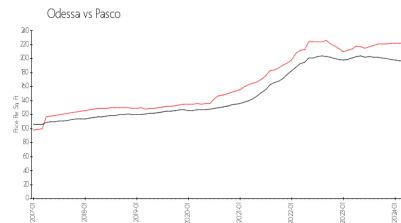

Built in 2005 - 160 units - 2 floors

Market Information

Swan View Townhomes:	\$209/sq. ft.	Odessa:	\$217/sq. ft.
Odessa:	\$217/sq. ft.	Pasco:	\$192/sq. ft.

Inventory for Sale

Swan View Townhomes	1%
Odessa	1%
Pasco	1%

Avg. Time to Close Over Last 12 Months

Swan View Townhomes	2 days
Odessa	80 days
Pasco	45 days