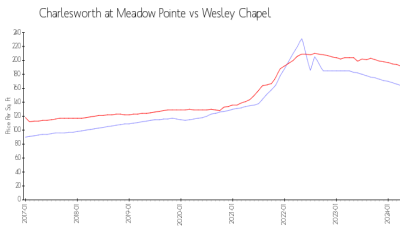

Charlesworth at Meadow Pointe

30201-30237 Swinford Ln, Wesley Chapel, FL, Pasco 33543

Building Information

Number of units:	118
Number of active listings for rent:	0
Number of active listings for sale:	1
Building inventory for sale:	0%
Number of sales over the last 12 months:	2
Number of sales over the last 6 months:	2
Number of sales over the last 3 months:	2

<https://www.meadowpointe2cdd.org/villages>
<http://mymeadowpointehoa.com/>

Built in 2004 - 118 units - 2 floors

Market Information

Charlesworth at Meadow Pointe: \$164/sq. ft.
 Wesley Chapel: \$192/sq. ft.