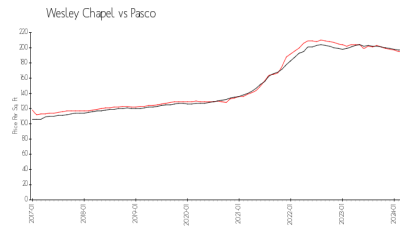

<https://www.meadowpointe2cdd.org/villages>
<http://mymeadowpointehoa.com/>

Built in 2004 - 118 units - 2 floors

Market Information

Charlesworth at Meadow Pointe: \$164/sq. ft.
 Wesley Chapel: \$192/sq. ft.