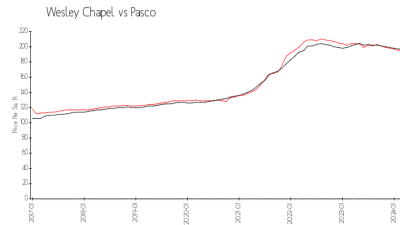

Lakeside At Seven Oaks
 Homeowners Assn Inc
 27604 Cashford Circle 101A
 Wesley Chapel, FL 33544
 (813) 708-1299

Built in 2007/2016 - 204 units - 2 floors

Market Information

Lakeside at Seven Oaks: \$186/sq. ft.
 Wesley Chapel: \$192/sq. ft.