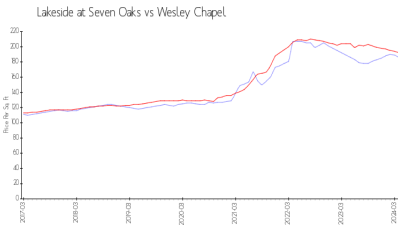

Lakeside At Seven Oaks
 Homeowners Assn Inc
 27604 Cashford Circle 101A
 Wesley Chapel, FL 33544
 (813) 708-1299

Built in 2007/2016 - 204 units - 2 floors

Market Information

Lakeside at Seven Oaks: \$186/sq. ft.
 Wesley Chapel: \$192/sq. ft.