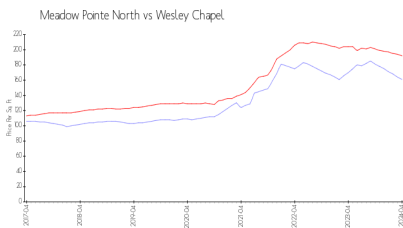

Meadow Pointe North

4208-4467 Fennwood Ct, Wesley Chapel, FL, Pasco 33543

Building Information

Number of units:	62
Number of active listings for rent:	0
Number of active listings for sale:	2
Building inventory for sale:	3%
Number of sales over the last 12 months:	3
Number of sales over the last 6 months:	0
Number of sales over the last 3 months:	0

Built in 2015 - 62 units - 2 floors

Meadow Pointe Community Development <https://www.meadowpointecdd.com/>
<http://mymeadowpointehoa.com/>

Market Information

Meadow Pointe North: \$161/sq. ft.
Wesley Chapel: \$192/sq. ft.