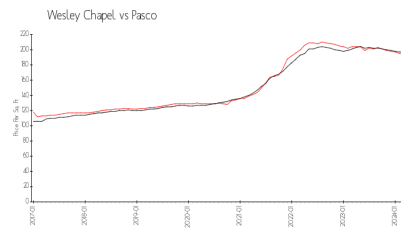

Meadow Pointe North

4208-4467 Fennwood Ct, Wesley Chapel, FL, Pasco 33543

Building Information

Number of units:	62
Number of active listings for rent:	0
Number of active listings for sale:	2
Building inventory for sale:	3%
Number of sales over the last 12 months:	3
Number of sales over the last 6 months:	0
Number of sales over the last 3 months:	0

Built in 2015 - 62 units - 2 floors

Meadow Pointe Community Development <https://www.meadowpointecdd.com/>
<http://mymeadowpointehoa.com/>

Market Information

Meadow Pointe North: \$161/sq. ft.
Wesley Chapel: \$192/sq. ft.