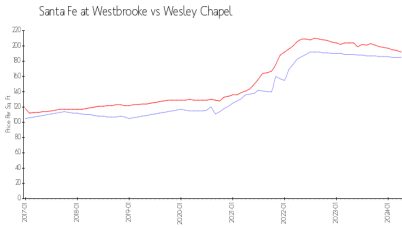

Built in 2007/2017 - 178 units - 2 floors

Market Information

Santa Fe at Westbrooke:	\$185/sq. ft.	Wesley Chapel:	\$192/sq. ft.
Wesley Chapel:	\$192/sq. ft.	Pasco:	\$192/sq. ft.

Inventory for Sale

Santa Fe at Westbrooke	1%
Wesley Chapel	1%
Pasco	1%