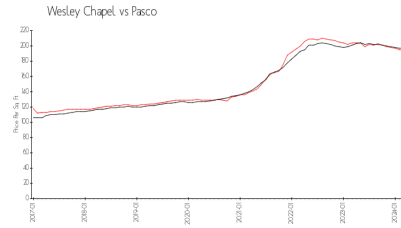

Santa Fe at Westbrooke

4931-4955 Wrangler Wy, Wesley Chapel, FL, Pasco 33544

Building Information

Number of units:	178
Number of active listings for rent:	1
Number of active listings for sale:	3
Building inventory for sale:	1%
Number of sales over the last 12 months:	1
Number of sales over the last 6 months:	1
Number of sales over the last 3 months:	1

Built in 2007/2017 - 178 units - 2 floors

Market Information

Santa Fe at Westbrooke:	\$185/sq. ft.	Wesley Chapel:	\$192/sq. ft.
Wesley Chapel:	\$192/sq. ft.	Pasco:	\$192/sq. ft.

Inventory for Sale

Santa Fe at Westbrooke	1%
Wesley Chapel	1%
Pasco	1%