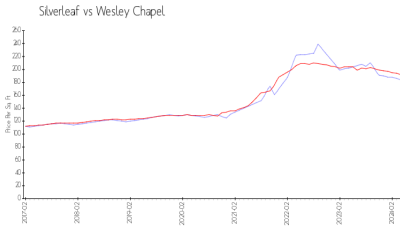

Built in 2007/2013 - 98 units - 2 floors

Market Information

Silverleaf: \$184/sq. ft.
Wesley Chapel: \$192/sq. ft.

Wesley Chapel: \$192/sq. ft.
Pasco: \$192/sq. ft.

Inventory for Sale

Silverleaf
Wesley Chapel
0%%