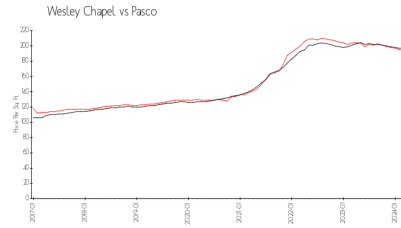

Built in 2007/2013 - 98 units - 2 floors

Market Information

Silverleaf: \$184/sq. ft.
Wesley Chapel: \$192/sq. ft.

Wesley Chapel: \$192/sq. ft.
Pasco: \$192/sq. ft.

Inventory for Sale

Silverleaf
Wesley Chapel
0%%