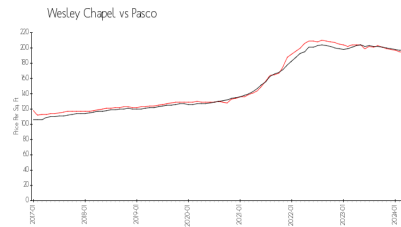

Market Information

Whitelock at Meadow Pointe: \$193/sq. ft.
Wesley Chapel: \$192/sq. ft.

Wesley Chapel: \$192/sq. ft.
Pasco: \$192/sq. ft.

Inventory for Sale

Whitelock at Meadow Pointe
Wesley Chapel
0%%

Pasco