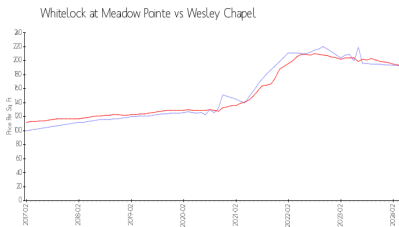

Market Information

Whitelock at Meadow Pointe: \$193/sq. ft.
Wesley Chapel: \$192/sq. ft.

Wesley Chapel: \$192/sq. ft.
Pasco: \$192/sq. ft.

Inventory for Sale

Whitelock at Meadow Pointe
Wesley Chapel
0%%

Pasco