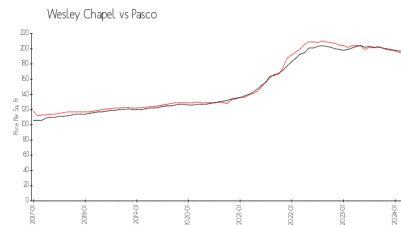

Market Information

Windchase Villas at Watergrass: \$212/sq. ft.
Wesley Chapel: \$192/sq. ft.

Wesley Chapel: \$192/sq. ft.
Pasco: \$192/sq. ft.

Inventory for Sale

Windchase Villas at Watergrass
Wesley Chapel
0%