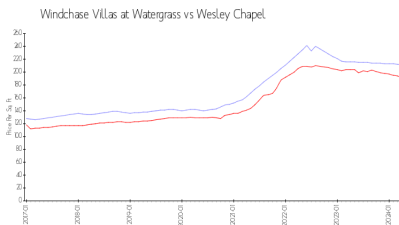

Market Information

Windchase Villas at Watergrass: \$212/sq. ft.
Wesley Chapel: \$192/sq. ft.

Wesley Chapel: \$192/sq. ft.
Pasco: \$192/sq. ft.

Inventory for Sale

Windchase Villas at Watergrass
Wesley Chapel
0%