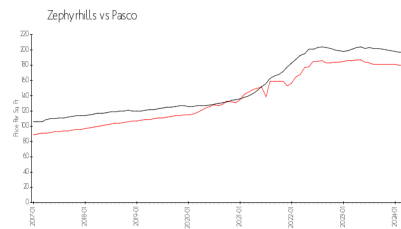

## Market Information

Eiland Park Townhomes:	\$142/sq. ft.	Zephyrhills:	\$180/sq. ft.
Zephyrhills:	\$180/sq. ft.	Pasco:	\$192/sq. ft.