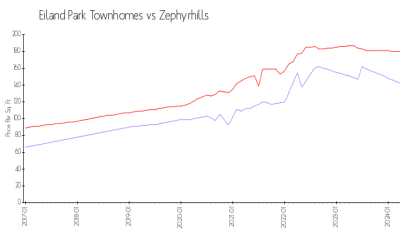

## Market Information

Eiland Park Townhomes:	\$142/sq. ft.	Zephyrhills:	\$180/sq. ft.
Zephyrhills:	\$180/sq. ft.	Pasco:	\$192/sq. ft.