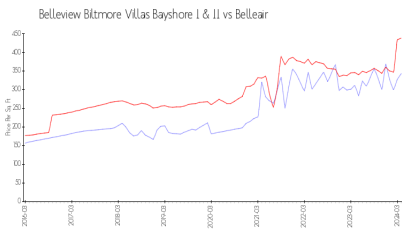

Bellevue Biltmore Villas Bayshore I & II

220 Bellevue Blvd, Belleair, FL, Pinellas 33756

Building Information

Number of units:	186
Number of active listings for rent:	1
Number of active listings for sale:	13
Building inventory for sale:	6%
Number of sales over the last 12 months:	22
Number of sales over the last 6 months:	4
Number of sales over the last 3 months:	1

Built in 1974 - 186 units - 8 floors

Market Information

Bellevue Biltmore Villas Bayshore I & II:	\$343/sq. ft.	Belleair:	\$438/sq. ft.
Belleair:	\$438/sq. ft.	Pinellas:	\$419/sq. ft.

Inventory for Sale

Bellevue Biltmore Villas Bayshore I & II	6%
Belleair	4%
Pinellas	3%