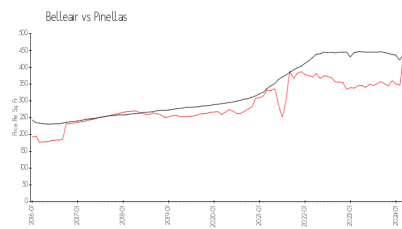

Bellevue Biltmore Villas Bayshore I & II

220 Bellevue Blvd, Belleair, FL, Pinellas 33756

Building Information

Number of units:	186
Number of active listings for rent:	1
Number of active listings for sale:	13
Building inventory for sale:	6%
Number of sales over the last 12 months:	22
Number of sales over the last 6 months:	4
Number of sales over the last 3 months:	1

Built in 1974 - 186 units - 8 floors

Market Information

Bellevue Biltmore Villas Bayshore I & II:	\$343/sq. ft.	Belleair:	\$438/sq. ft.
Belleair:	\$438/sq. ft.	Pinellas:	\$419/sq. ft.

Inventory for Sale

Bellevue Biltmore Villas Bayshore I & II	6%
Belleair	4%
Pinellas	3%