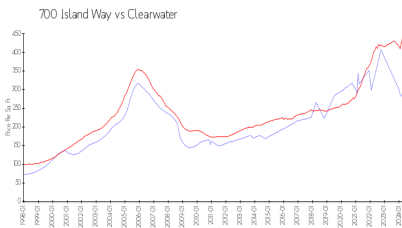

Market Information

700 Island Way: $279/sq. ft.
Clearwater: $441/sq. ft.

Clearwater: $441/sq. ft.
Pinellas: $419/sq. ft.

Inventory for Sale

700 Island Way	13%
Clearwater	4%
Pinellas	3%

Avg. Time to Close Over Last 12 Months

700 Island Way	129 days
Clearwater	62 days
Pinellas	62 days