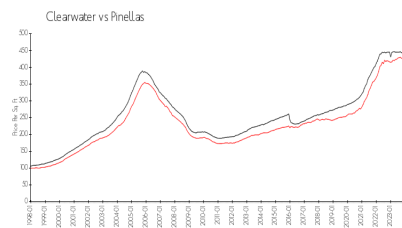

Market Information

700 Island Way: $279/sq. ft.
Clearwater: $441/sq. ft.

Clearwater: $441/sq. ft.
Pinellas: $419/sq. ft.

Inventory for Sale

700 Island Way	13%
Clearwater	4%
Pinellas	3%

Avg. Time to Close Over Last 12 Months

700 Island Way	129 days
Clearwater	62 days
Pinellas	62 days