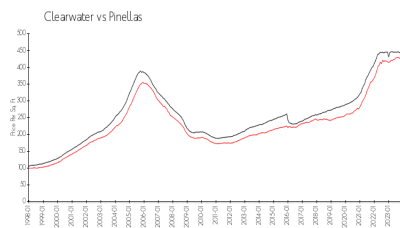

Market Information

736 Island Way: $368/sq. ft.
Clearwater: $441/sq. ft.

Clearwater: $441/sq. ft.
Pinellas: $419/sq. ft.

Inventory for Sale

736 Island Way	2%
Clearwater	4%
Pinellas	3%

Avg. Time to Close Over Last 12 Months

736 Island Way	94 days
Clearwater	62 days
Pinellas	62 days