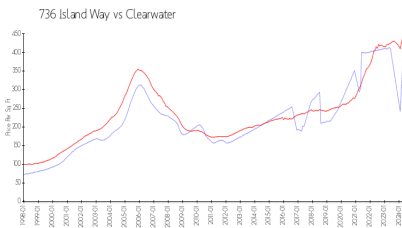

Market Information

736 Island Way: $368/sq. ft.
Clearwater: $441/sq. ft.

Clearwater: $441/sq. ft.
Pinellas: $419/sq. ft.

Inventory for Sale

736 Island Way	2%
Clearwater	4%
Pinellas	3%

Avg. Time to Close Over Last 12 Months

736 Island Way	94 days
Clearwater	62 days
Pinellas	62 days