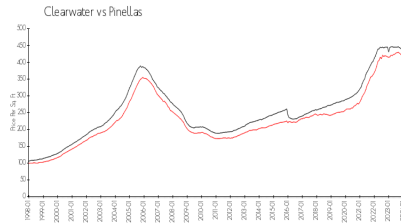

Crescent Beach Club II

1310 Gulf Blvd, Clearwater, FL, Pinellas 33767

Building Information

Number of units: 120
 Number of active listings for rent: 1
 Number of active listings for sale: 1
 Building inventory for sale: 0%
 Number of sales over the last 12 months: 5
 Number of sales over the last 6 months: 2
 Number of sales over the last 3 months: 2

Built in 1989 - 120 units - 20 floors

About Crescent Beach Club One Inc Condominium Association
 1340 Gulf Blvd OFC
 Clearwater Beach, FL 33767-2883
 727-593-0788

Market Information

Crescent Beach Club II:	\$801/sq. ft.	Clearwater:	\$441/sq. ft.
Clearwater:	\$441/sq. ft.	Pinellas:	\$419/sq. ft.