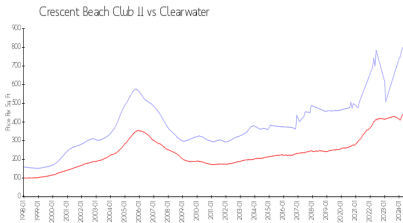

Crescent Beach Club II

1310 Gulf Blvd, Clearwater, FL, Pinellas 33767

Building Information

Number of units: 120
 Number of active listings for rent: 1
 Number of active listings for sale: 1
 Building inventory for sale: 0%
 Number of sales over the last 12 months: 5
 Number of sales over the last 6 months: 2
 Number of sales over the last 3 months: 2

Built in 1989 - 120 units - 20 floors

About Crescent Beach Club One Inc Condominium Association
 1340 Gulf Blvd OFC
 Clearwater Beach, FL 33767-2883
 727-593-0788

Market Information

Crescent Beach Club II:	\$801/sq. ft.	Clearwater:	\$441/sq. ft.
Clearwater:	\$441/sq. ft.	Pinellas:	\$419/sq. ft.