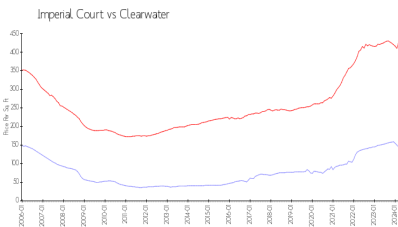

Market Information

Imperial Court: $139/sq. ft.
Clearwater: $441/sq. ft.

Clearwater: $441/sq. ft.
Pinellas: $419/sq. ft.

Inventory for Sale

Imperial Court 8%
Clearwater 4%
Pinellas 3%

Avg. Time to Close Over Last 12 Months

Imperial Court 66 days
Clearwater 62 days
Pinellas 62 days