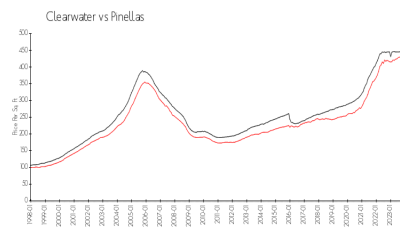

Market Information

Imperial Court: $139/sq. ft.
Clearwater: $441/sq. ft.

Clearwater: $441/sq. ft.
Pinellas: $419/sq. ft.

Inventory for Sale

Imperial Court 8%
Clearwater 4%
Pinellas 3%

Avg. Time to Close Over Last 12 Months

Imperial Court 66 days
Clearwater 62 days
Pinellas 62 days