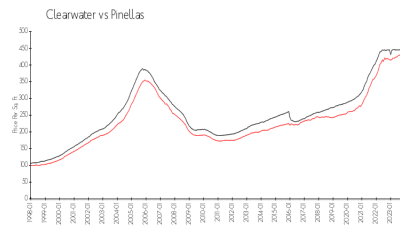

Market Information

Island Walk: $363/sq. ft.
Clearwater: $441/sq. ft.

Clearwater: $441/sq. ft.
Pinellas: $419/sq. ft.

Inventory for Sale

Island Walk 1%
Clearwater 4%
Pinellas 3%

Avg. Time to Close Over Last 12 Months

Island Walk 135 days
Clearwater 62 days
Pinellas 62 days