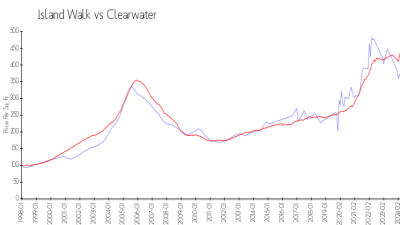

Market Information

Island Walk: $363/sq. ft.
Clearwater: $441/sq. ft.

Clearwater: $441/sq. ft.
Pinellas: $419/sq. ft.

Inventory for Sale

Island Walk 1%
Clearwater 4%
Pinellas 3%

Avg. Time to Close Over Last 12 Months

Island Walk 135 days
Clearwater 62 days
Pinellas 62 days