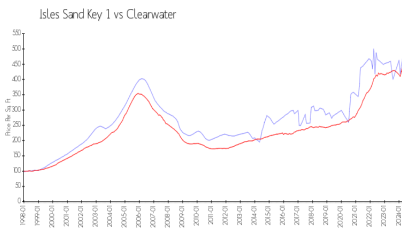

Isles Sand Key 1

1621 Guld Blvd, Clearwater, FL, Pinellas 33767

Building Information

Number of units:	124
Number of active listings for rent:	0
Number of active listings for sale:	4
Building inventory for sale:	3%
Number of sales over the last 12 months:	12
Number of sales over the last 6 months:	6
Number of sales over the last 3 months:	5

ISLE OF SAND KEY PHASE 1 CONDOMINIUM ASSOCIATION
 1621 GULF BLVD
 CLEARWATER FL 33767-2974
 (727) 596-8242

Built in 1974 - 124 units - 17 floors

Market Information

Isles Sand Key 1: \$469/sq. ft.
 Clearwater: \$441/sq. ft.