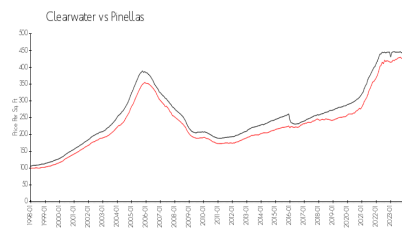

Isles Sand Key 1

1621 Guld Blvd, Clearwater, FL, Pinellas 33767

Building Information

Number of units:	124
Number of active listings for rent:	0
Number of active listings for sale:	4
Building inventory for sale:	3%
Number of sales over the last 12 months:	12
Number of sales over the last 6 months:	6
Number of sales over the last 3 months:	5

ISLE OF SAND KEY PHASE 1 CONDOMINIUM ASSOCIATION
 1621 GULF BLVD
 CLEARWATER FL 33767-2974
 (727) 596-8242

Built in 1974 - 124 units - 17 floors

Market Information

Isles Sand Key 1: \$469/sq. ft.
 Clearwater: \$441/sq. ft.