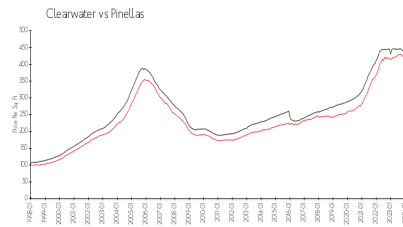

## Market Information

Lighthouse Towers: \$694/sq. ft.  
 Clearwater: \$441/sq. ft.

Clearwater: \$441/sq. ft.  
 Pinellas: \$419/sq. ft.