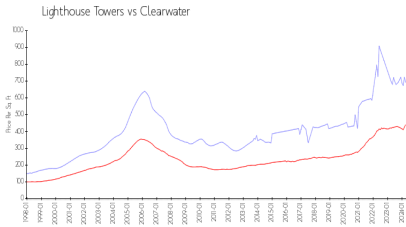

## Market Information

Lighthouse Towers: \$694/sq. ft.  
 Clearwater: \$441/sq. ft.

Clearwater: \$441/sq. ft.  
 Pinellas: \$419/sq. ft.