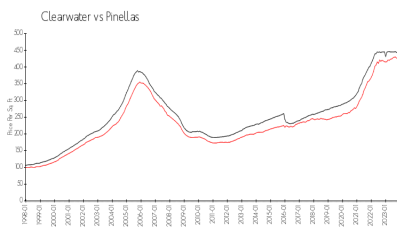

Market Information

Mandalay Beach Club 2: $974/sq. ft.
Clearwater: $441/sq. ft.

Clearwater: $441/sq. ft.
Pinellas: $419/sq. ft.

Inventory for Sale

Mandalay Beach Club 2: 1%
Clearwater: 4%
Pinellas: 3%

Avg. Time to Close Over Last 12 Months

Mandalay Beach Club 2: 580 days
Clearwater: 62 days
Pinellas: 62 days