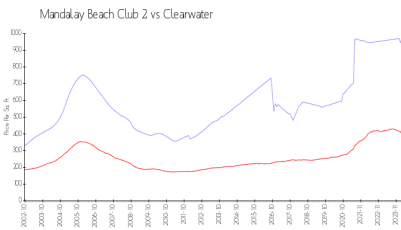

Market Information

Mandalay Beach Club 2: $974/sq. ft.
Clearwater: $441/sq. ft.

Clearwater: $441/sq. ft.
Pinellas: $419/sq. ft.

Inventory for Sale

Mandalay Beach Club 2: 1%
Clearwater: 4%
Pinellas: 3%

Avg. Time to Close Over Last 12 Months

Mandalay Beach Club 2: 580 days
Clearwater: 62 days
Pinellas: 62 days