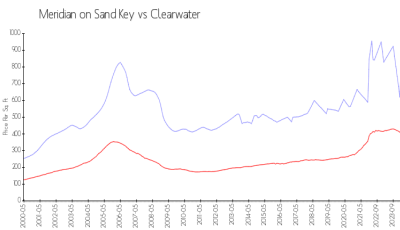

## Market Information

Meridian on Sand Key: \$989/sq. ft.  
 Clearwater: \$441/sq. ft.

Clearwater: \$441/sq. ft.  
 Pinellas: \$419/sq. ft.