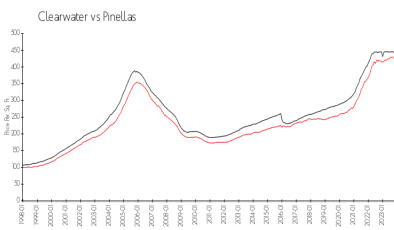

## Market Information

Meridian on Sand Key: \$989/sq. ft.  
 Clearwater: \$441/sq. ft.

Clearwater: \$441/sq. ft.  
 Pinellas: \$419/sq. ft.