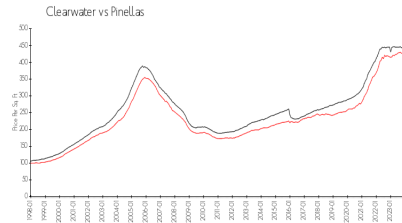

## Market Information

Pierce 100: \$352/sq. ft.  
 Clearwater: \$441/sq. ft.

Clearwater: \$441/sq. ft.  
 Pinellas: \$419/sq. ft.