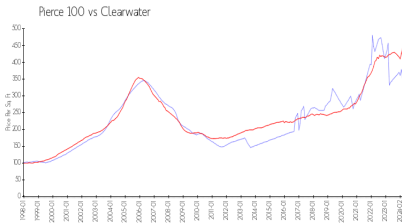

## Market Information

Pierce 100: \$352/sq. ft.  
 Clearwater: \$441/sq. ft.

Clearwater: \$441/sq. ft.  
 Pinellas: \$419/sq. ft.