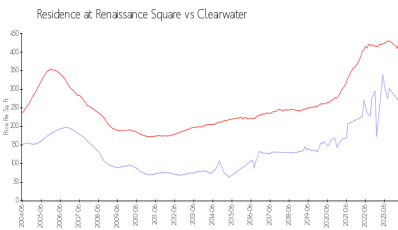

Market Information

Residence at Renaissance Square: $263/sq. ft.
Clearwater: $441/sq. ft.

Clearwater: $441/sq. ft.
Pinellas: $419/sq. ft.

Inventory for Sale

Residence at Renaissance Square: 5%
Clearwater: 4%
Pinellas: 3%

Avg. Time to Close Over Last 12 Months

Residence at Renaissance Square: 22 days
Clearwater: 62 days
Pinellas: 62 days