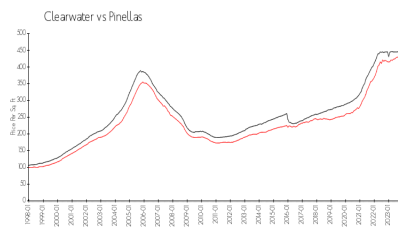

Market Information

Residence at Renaissance Square: $263/sq. ft.
Clearwater: $441/sq. ft.

Clearwater: $441/sq. ft.
Pinellas: $419/sq. ft.

Inventory for Sale

Residence at Renaissance Square: 5%
Clearwater: 4%
Pinellas: 3%

Avg. Time to Close Over Last 12 Months

Residence at Renaissance Square: 22 days
Clearwater: 62 days
Pinellas: 62 days