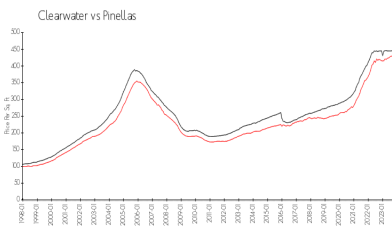

Market Information

Residences at Winward Passage: $543/sq. ft.
Clearwater: $441/sq. ft.

Clearwater: $441/sq. ft.
Pinellas: $419/sq. ft.

Inventory for Sale

Residences at Winward Passage
Clearwater
0%
Pinellas

Avg. Time to Close Over Last 12 Months

Residences at Winward Passage: 52 days
Clearwater: 62 days
Pinellas: 62 days