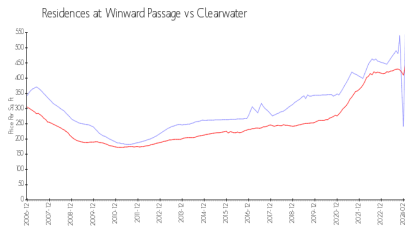

Market Information

Residences at Winward Passage: $543/sq. ft.
Clearwater: $441/sq. ft.

Clearwater: $441/sq. ft.
Pinellas: $419/sq. ft.

Inventory for Sale

Residences at Winward Passage
Clearwater
0%
Pinellas

Avg. Time to Close Over Last 12 Months

Residences at Winward Passage: 52 days
Clearwater: 62 days
Pinellas: 62 days