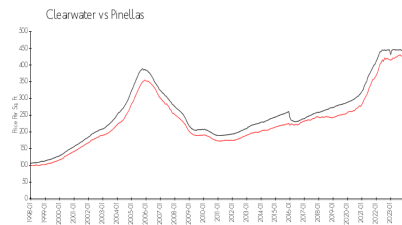

South Beach II

1430 Gulf Blvd, Clearwater, FL, Pinellas 33767

Building Information

Number of units:	95
Number of active listings for rent:	0
Number of active listings for sale:	2
Building inventory for sale:	2%
Number of sales over the last 12 months:	2
Number of sales over the last 6 months:	0
Number of sales over the last 3 months:	0

Clearwater Key Association
 Of South Beach Inc
 1430 Gulf Boulevard
 Clearwater, FL 33767
 (727) 595-4898

Built in 1974 - 95 units - 8 floors

Market Information

South Beach II: \$611/sq. ft.
 Clearwater: \$441/sq. ft.