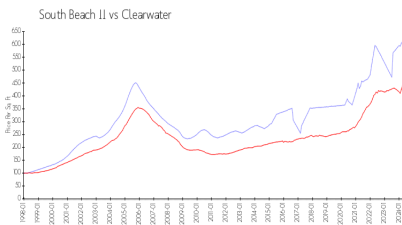

South Beach II

1430 Gulf Blvd, Clearwater, FL, Pinellas 33767

Building Information

Number of units:	95
Number of active listings for rent:	0
Number of active listings for sale:	2
Building inventory for sale:	2%
Number of sales over the last 12 months:	2
Number of sales over the last 6 months:	0
Number of sales over the last 3 months:	0

Clearwater Key Association
 Of South Beach Inc
 1430 Gulf Boulevard
 Clearwater, FL 33767
 (727) 595-4898

Built in 1974 - 95 units - 8 floors

Market Information

South Beach II: \$611/sq. ft.
 Clearwater: \$441/sq. ft.