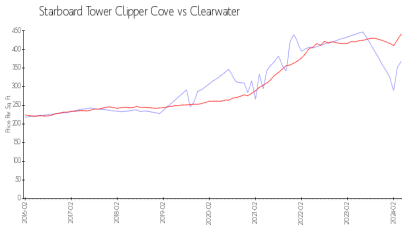

## Market Information

Starboard Tower	\$368/sq. ft.	Clearwater:	\$441/sq. ft.
Clipper Cove:		Pinellas:	\$419/sq. ft.
Clearwater:	\$441/sq. ft.		