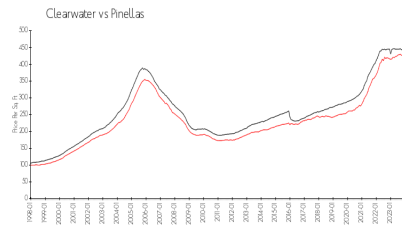

## Market Information

Starboard Tower	\$368/sq. ft.	Clearwater:	\$441/sq. ft.
Clipper Cove:		Pinellas:	\$419/sq. ft.
Clearwater:	\$441/sq. ft.		