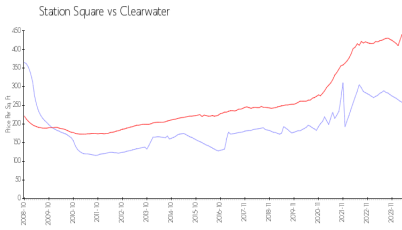

Station Square

628 Cleveland St, Clearwater, FL, Pinellas 33755

Building Information

Number of units:	126
Number of active listings for rent:	4
Number of active listings for sale:	6
Building inventory for sale:	4%
Number of sales over the last 12 months:	7
Number of sales over the last 6 months:	1
Number of sales over the last 3 months:	0

Built in 2008 - 126 units - 15 floors

Market Information

Station Square: \$258/sq. ft.
Clearwater: \$441/sq. ft.

Clearwater: \$441/sq. ft.
Pinellas: \$419/sq. ft.

Inventory for Sale

Station Square	4%
Clearwater	4%
Pinellas	3%