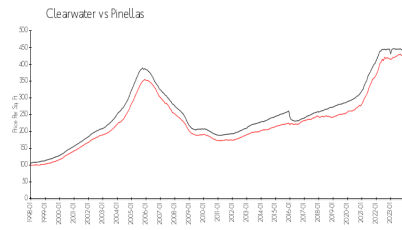

Station Square

628 Cleveland St, Clearwater, FL, Pinellas 33755

Building Information

Number of units:	126
Number of active listings for rent:	4
Number of active listings for sale:	6
Building inventory for sale:	4%
Number of sales over the last 12 months:	7
Number of sales over the last 6 months:	1
Number of sales over the last 3 months:	0

Built in 2008 - 126 units - 15 floors

Market Information

Station Square: \$258/sq. ft.
Clearwater: \$441/sq. ft.

Clearwater: \$441/sq. ft.
Pinellas: \$419/sq. ft.

Inventory for Sale

Station Square	4%
Clearwater	4%
Pinellas	3%