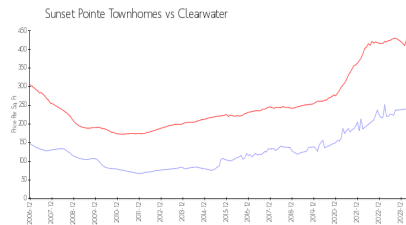

## Market Information

Sunset Pointe Townhomes:	\$241/sq. ft.	Clearwater:	\$441/sq. ft.
Clearwater:	\$441/sq. ft.	Pinellas:	\$419/sq. ft.