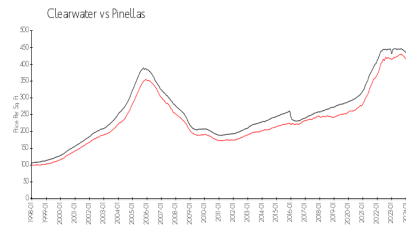

## Market Information

Sunset Pointe Townhomes:	\$241/sq. ft.	Clearwater:	\$441/sq. ft.
Clearwater:	\$441/sq. ft.	Pinellas:	\$419/sq. ft.