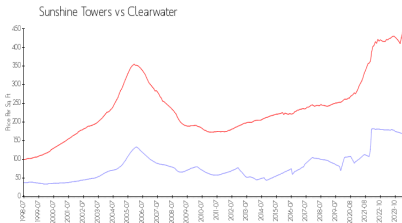

## Market Information

Sunshine Towers: \$169/sq. ft.  
 Clearwater: \$441/sq. ft.

Clearwater: \$441/sq. ft.  
 Pinellas: \$419/sq. ft.