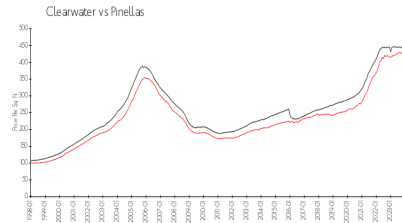

## Market Information

Sunshine Towers: \$169/sq. ft.  
 Clearwater: \$441/sq. ft.

Clearwater: \$441/sq. ft.  
 Pinellas: \$419/sq. ft.