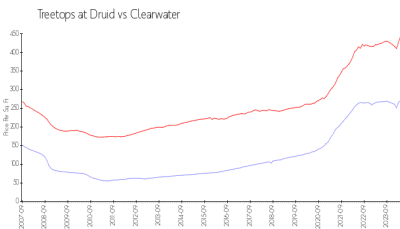

Market Information

Treetops at Druid: $271/sq. ft.
Clearwater: $441/sq. ft.

Clearwater: $441/sq. ft.
Pinellas: $419/sq. ft.

Inventory for Sale

Treetops at Druid
Clearwater
0%%

Pinellas

Avg. Time to Close Over Last 12 Months

Treetops at Druid 37 days
Clearwater 62 days
Pinellas 62 days