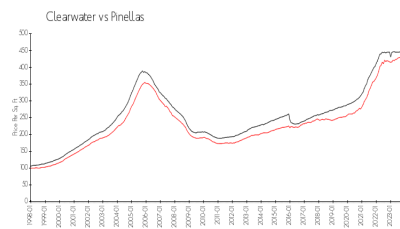

## Market Information

Treetops at Druid: \$271/sq. ft.  
 Clearwater: \$441/sq. ft.

Clearwater: \$441/sq. ft.  
 Pinellas: \$419/sq. ft.