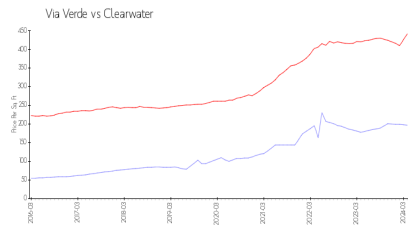

## Market Information

Via Verde: \$197/sq. ft.  
Clearwater: \$441/sq. ft.

Clearwater: \$441/sq. ft.  
Pinellas: \$419/sq. ft.