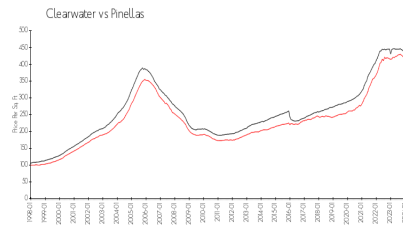

## Market Information

Via Verde: \$197/sq. ft.  
Clearwater: \$441/sq. ft.

Clearwater: \$441/sq. ft.  
Pinellas: \$419/sq. ft.