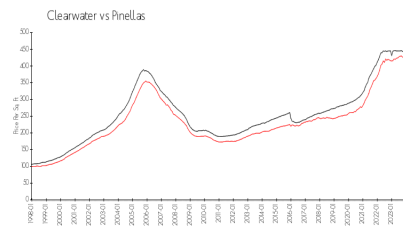

Willow Brooke

2052 Kings Hwy, Clearwater, FL, Pinellas 33755

Building Information

Number of units: 28
Number of active listings for rent: 1
Number of active listings for sale: 0
Building inventory for sale:
Number of sales over the last 12 months: 0%
Number of sales over the last 6 months: 0
Number of sales over the last 3 months: 0

Willow Brooke Condominiums
Address: 2052 Kings Hwy,
Clearwater, FL 33755

Built in 1986 - 28 units 2 floors

Market Information

Willow Brooke: \$67/sq. ft.
Clearwater: \$441/sq. ft.

Clearwater: \$441/sq. ft.
Pinellas: \$419/sq. ft.