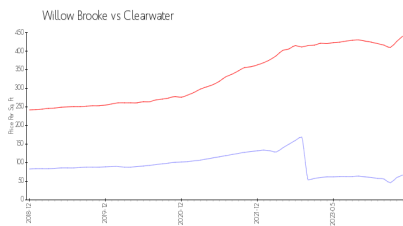

Willow Brooke

2052 Kings Hwy, Clearwater, FL, Pinellas 33755

Building Information

Number of units: 28
Number of active listings for rent: 1
Number of active listings for sale: 0
Building inventory for sale:
Number of sales over the last 12 months: 0%
Number of sales over the last 6 months: 0
Number of sales over the last 3 months: 0

Willow Brooke Condominiums
Address: 2052 Kings Hwy,
Clearwater, FL 33755

Built in 1986 - 28 units 2 floors

Market Information

Willow Brooke: \$67/sq. ft.
Clearwater: \$441/sq. ft.

Clearwater: \$441/sq. ft.
Pinellas: \$419/sq. ft.