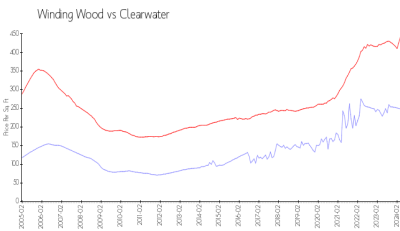

Winding Wood

2700-2770 Sand Hollow Ct, Clearwater, FL, Pinellas 33761

Building Information

Number of units:	372
Number of active listings for rent:	2
Number of active listings for sale:	11
Building inventory for sale:	2%
Number of sales over the last 12 months:	11
Number of sales over the last 6 months:	3
Number of sales over the last 3 months:	3

Built in 1974 - 372 units - 2 floors

Market Information

Winding Wood: \$249/sq. ft.
Clearwater: \$441/sq. ft.

Clearwater: \$441/sq. ft.
Pinellas: \$419/sq. ft.

Inventory for Sale

Winding Wood	2%
Clearwater	4%
Pinellas	3%

Avg. Time to Close Over Last 12 Months

Winding Wood	30 days
Clearwater	62 days
Pinellas	62 days