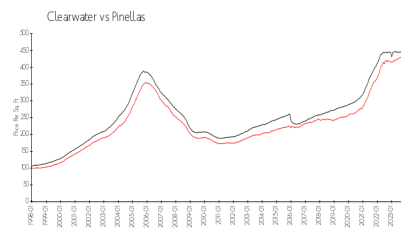

Winding Wood

2700-2770 Sand Hollow Ct, Clearwater, FL, Pinellas 33761

Building Information

Number of units:	372
Number of active listings for rent:	2
Number of active listings for sale:	11
Building inventory for sale:	2%
Number of sales over the last 12 months:	11
Number of sales over the last 6 months:	3
Number of sales over the last 3 months:	3

Built in 1974 - 372 units - 2 floors

Market Information

Winding Wood: \$249/sq. ft.
Clearwater: \$441/sq. ft.

Clearwater: \$441/sq. ft.
Pinellas: \$419/sq. ft.

Inventory for Sale

Winding Wood	2%
Clearwater	4%
Pinellas	3%